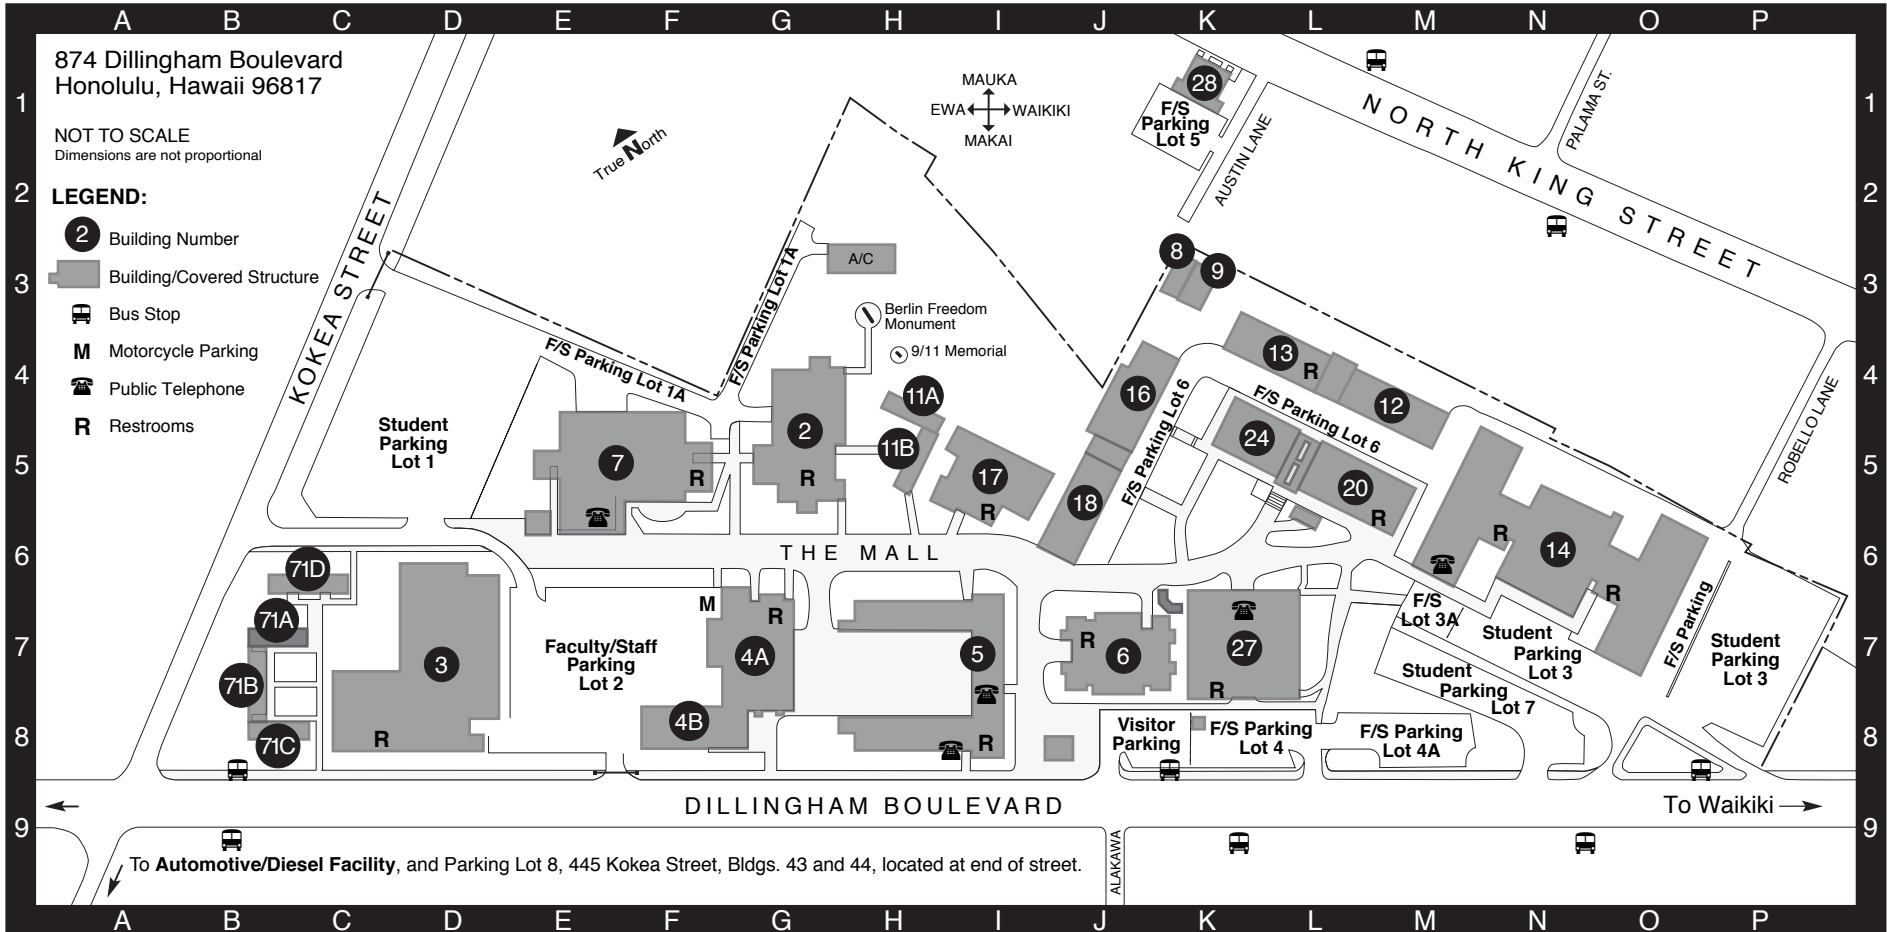

HONOLULU COMMUNITY COLLEGE • MAIN CAMPUS MAP

Administration 6 [J7]
 Admissions and Counseling 6 [J7]
 Aero Maintenance [Off Campus]
 Apprenticeship Office 4B [F8]
 Apprenticeship Shop 12 [M4]
 Architectural, Engineering
 & CAD Technologies 2 [G5]
 Art, Communication Arts 2 [G5]
 Auto Body 3 [D7]
 Automotive [Off Campus]

Berlin Freedom Monument [H4]
 Bookstore 2 [G5]
 Business Office/Cashier 6 [J7]
 Cafeteria 4A [G7]
 Campus Center 2 [G5]
 Career Readiness & Job
 Placement Center 6 [J7]
 Carpentry 14 [N6]
 Child Care 11A [H4], 11B [H5]
 College Skills Center 7 [F5]

OFF CAMPUS SITES: Airport Training Center
 (Aeronautics Maintenance Technology)
 140 Iako Place, Bldg. 52
 Honolulu, HI 96819

Automotive Technology & Diesel Mechanics Facilities
 and Parking Lot 8
 445 Kokea Street, Bldg. 43/44
 Honolulu, HI 96817