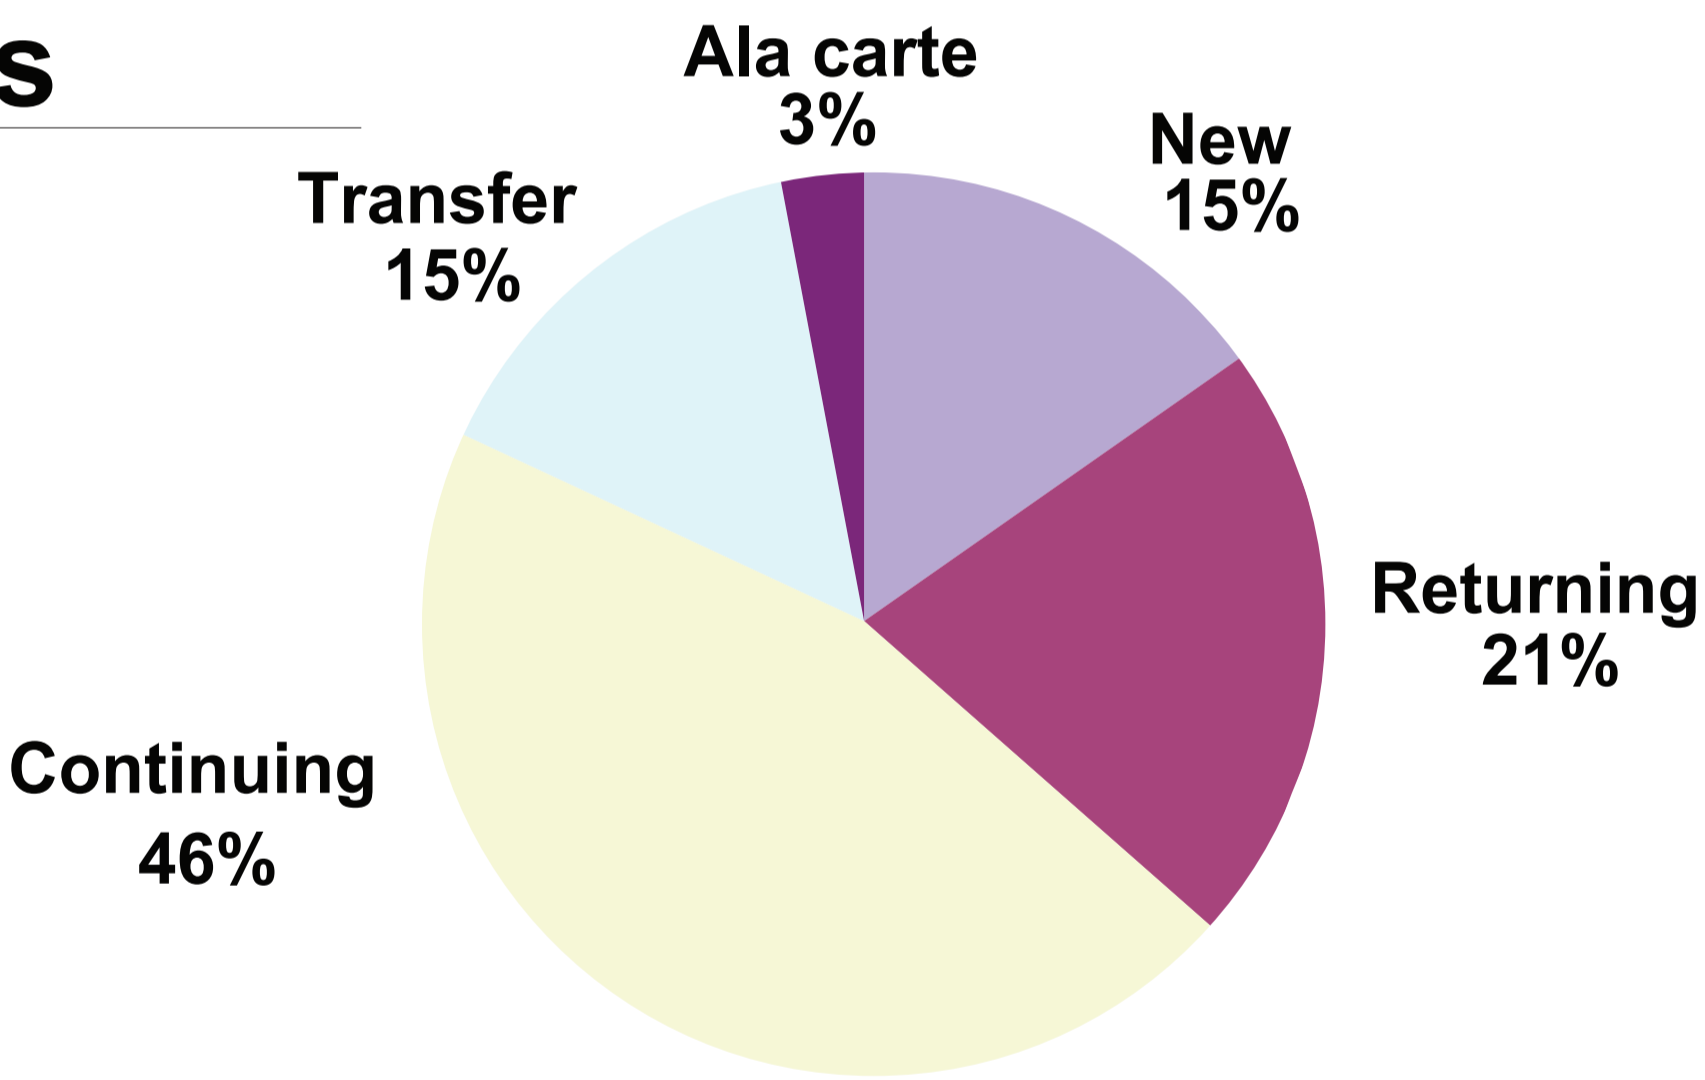

HONOLULU COMMUNITY COLLEGE
Fall 2003 Evaluation of Services for Students with Disabilities

Major

Status

Credit Load