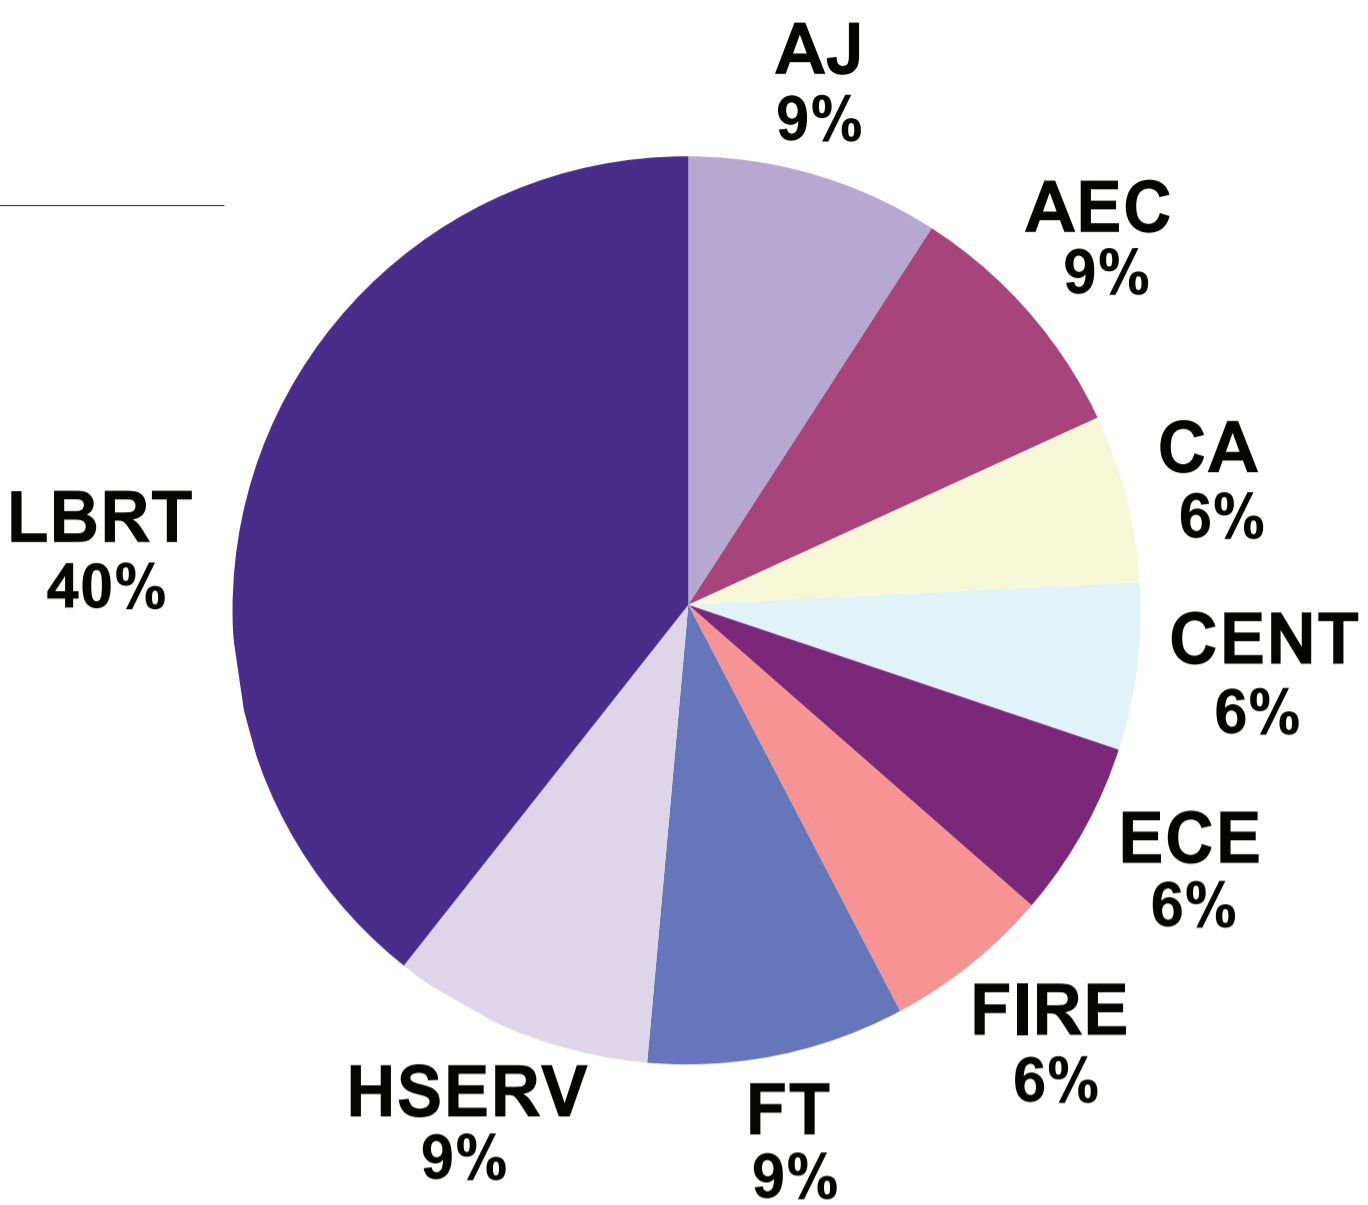

HONOLULU COMMUNITY COLLEGE
Fall 2003 Evaluation of Services for Students with Disabilities

Major

Status

Credit Load